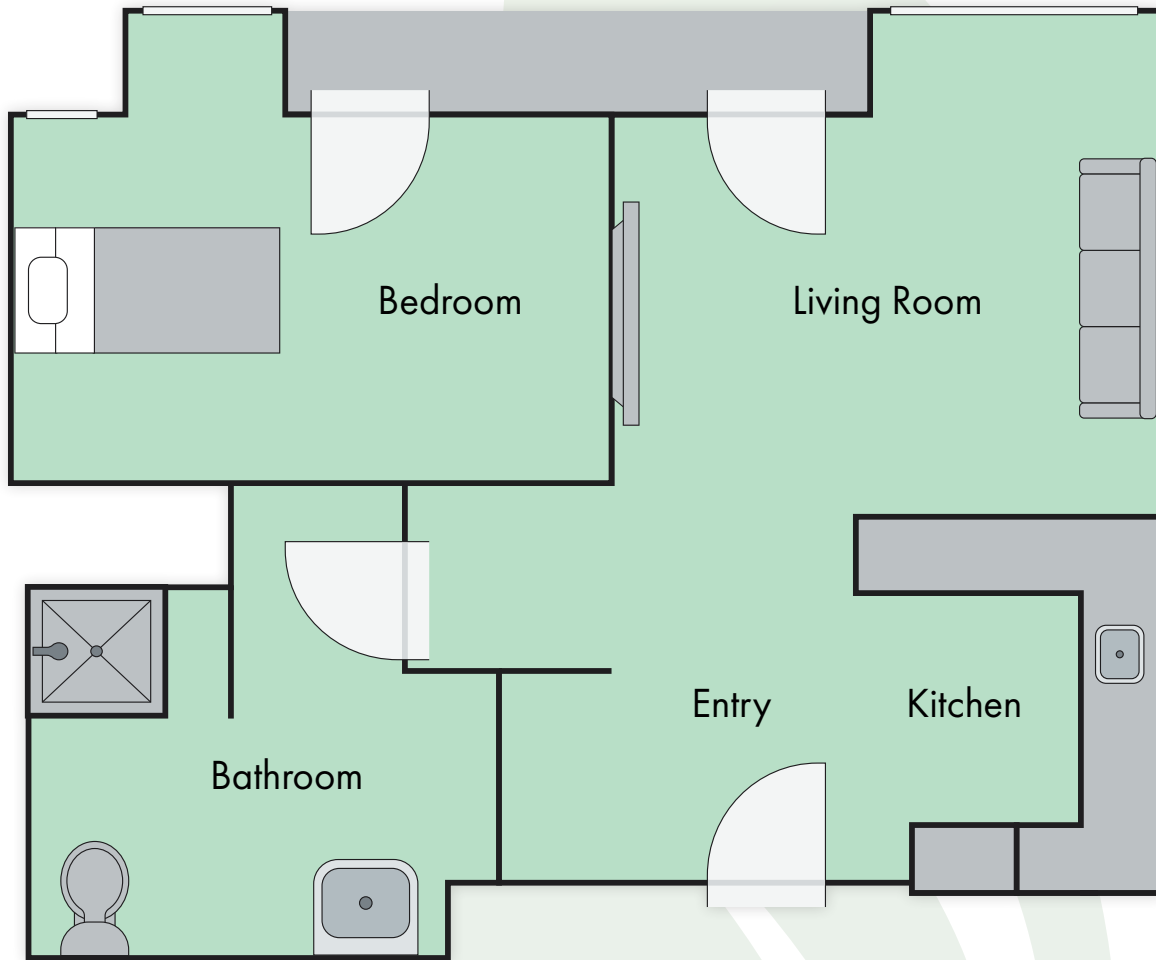

## studio

421-451 sq.ft. (approximate)

Date _____	<b>Community Fee</b> _____	<b>Monthly Fee</b> _____
Residence # _____	Pet Deposit _____	2nd Person Fee _____
By _____	Other _____	Other _____
		<b>Total Monthly Fee</b> _____

# RETREAT AT CARROLLTON

**one bedroom**  
575-842 sq.ft. (approximate)

Date _____	<b>Community Fee</b> _____	<b>Monthly Fee</b> _____
Residence # _____	Pet Deposit _____	2nd Person Fee _____
By _____	Other _____	Other _____
		<b>Total Monthly Fee</b> _____