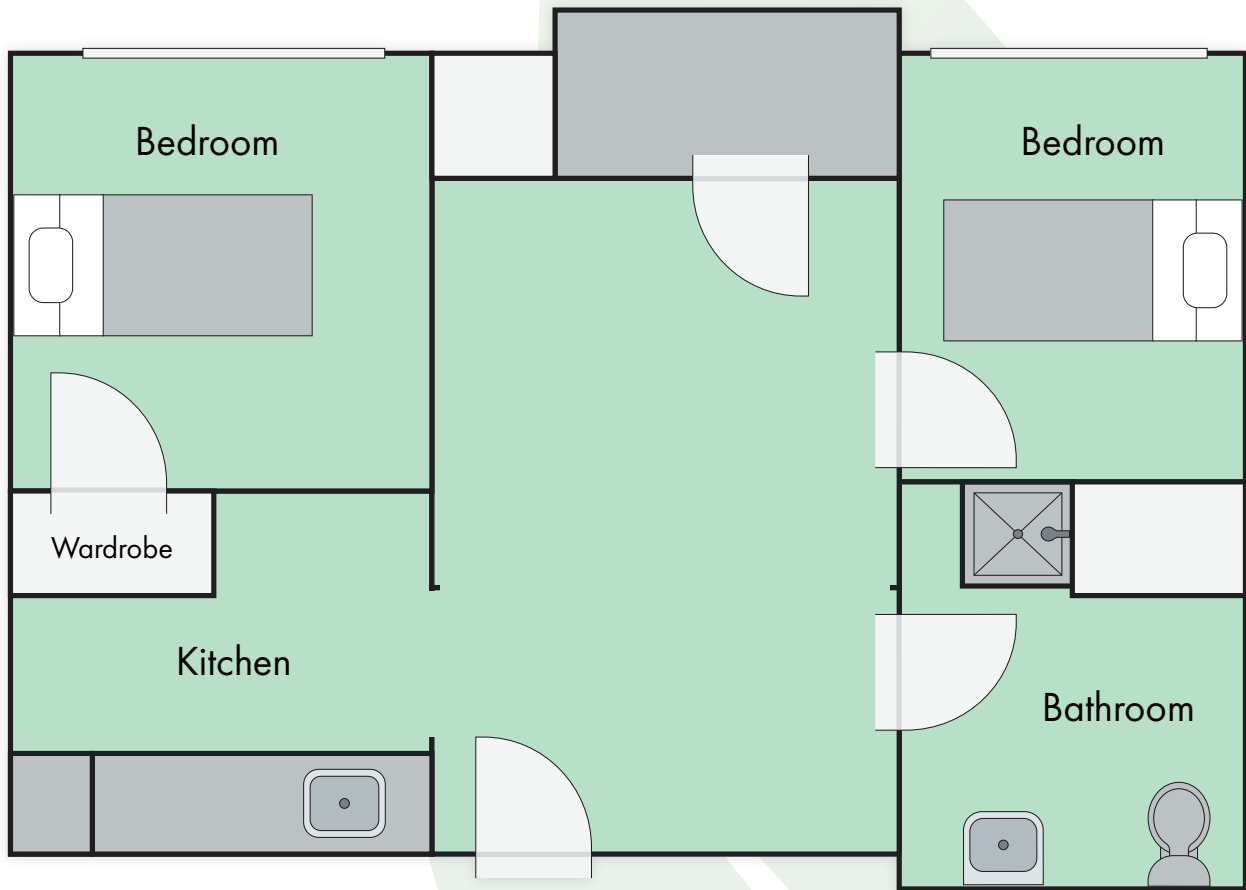

# RETREAT AT CARROLLTON

**one bedroom**  
575-842 sq.ft. (approximate)

Date _____	<b>Community Fee</b> _____	<b>Monthly Fee</b> _____
Residence # _____	Pet Deposit _____	2nd Person Fee _____
By _____	Other _____	Other _____
		<b>Total Monthly Fee</b> _____

# RETREAT AT CARROLLTON

**two bedroom**  
675 sq.ft. (approximate)

Date \_\_\_\_\_ **Community Fee** \_\_\_\_\_ **Monthly Fee** \_\_\_\_\_  
 Residence # \_\_\_\_\_ Pet Deposit \_\_\_\_\_ 2nd Person Fee \_\_\_\_\_  
 By \_\_\_\_\_ Other \_\_\_\_\_ Other \_\_\_\_\_  
**Total Monthly Fee** \_\_\_\_\_